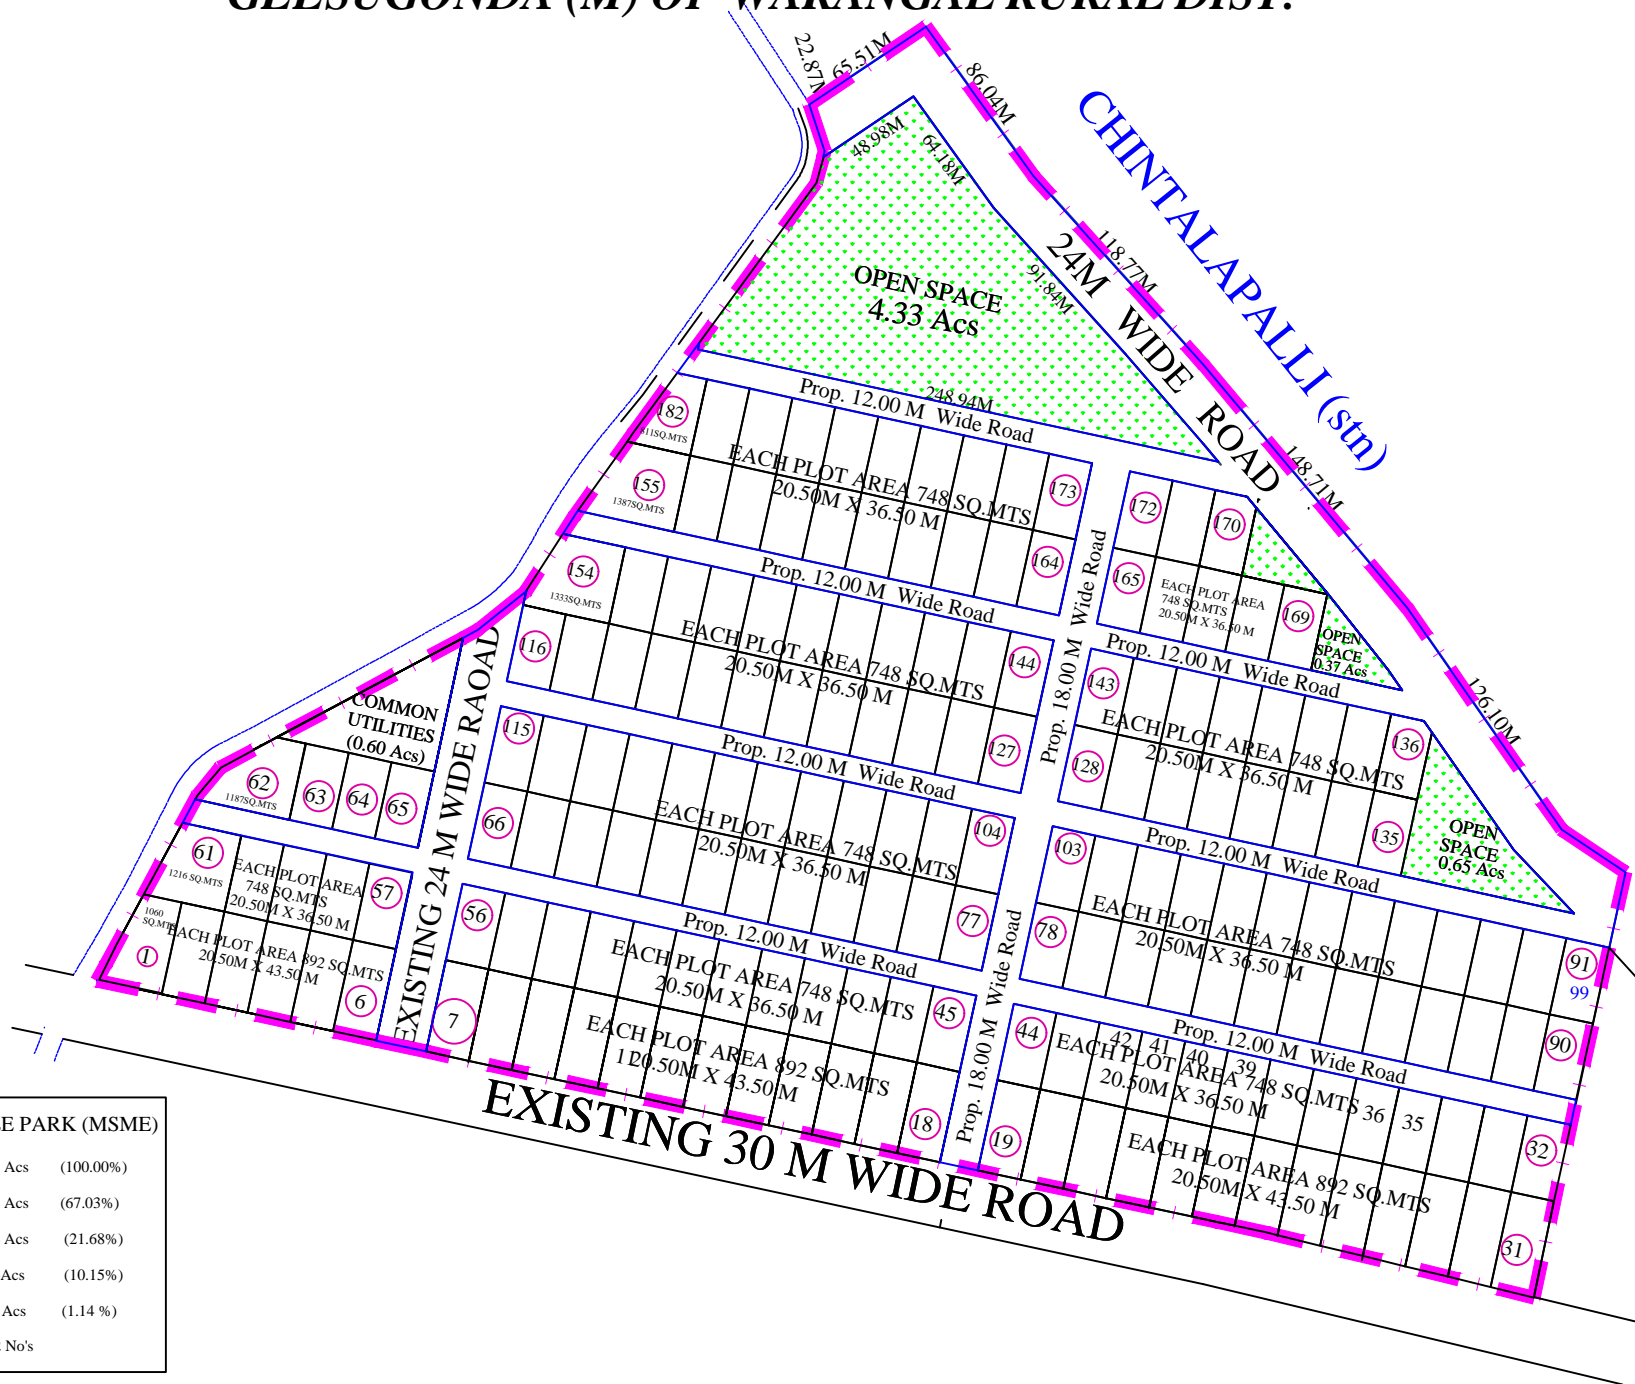

LAYOUT PLAN OF MSME - KAKATIYA MEGA TEXTILE PARK AT SHAYAMPET(V), GEESUGONDA (M) OF WARANGAL RURAL DIST.

SCALE : 1:6000

KAKATIYA MEGA TEXTILE PARK (MSME)

Net Usable Area	: 52.77 Acs	(100.00%)
Plotted Area	: 35.37 Acs	(67.03%)
Roads Area	: 11.44 Acs	(21.68%)
Open Space	: 5.36 Acs	(10.15%)
Common utilities (CU) <small>(Gas station, Truck Parking etc.)</small>	: 0.60 Acs	(1.14%)
No. of Plots	: 182 No's	